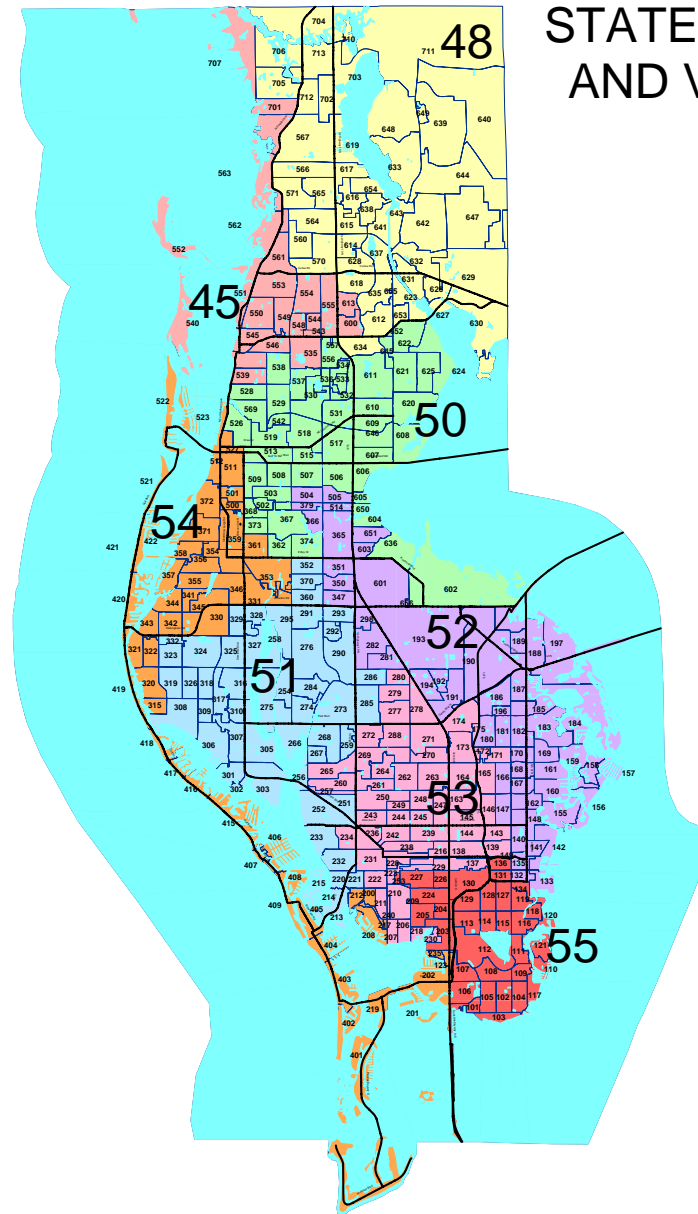

STATE HOUSE DISTRICTS AND VOTER PRECINCTS

State House Districts
Pinellas County, Florida

- 45
- 48
- 50
- 51
- 52
- 53
- 54
- 55

— Major Roads

Precinct Lines